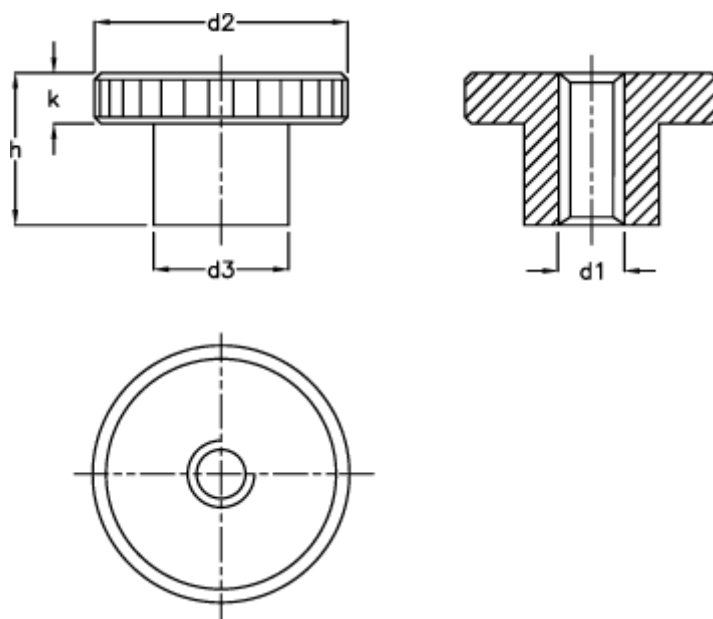

Article number: 207045071

Description: E+G Knurled nut DIN 466-M4
St. steel

Measures

$d_1 = M 4$

$d_2 = 16$

$d_3 = 8$

$h = 9.5$

$K = 3.5$